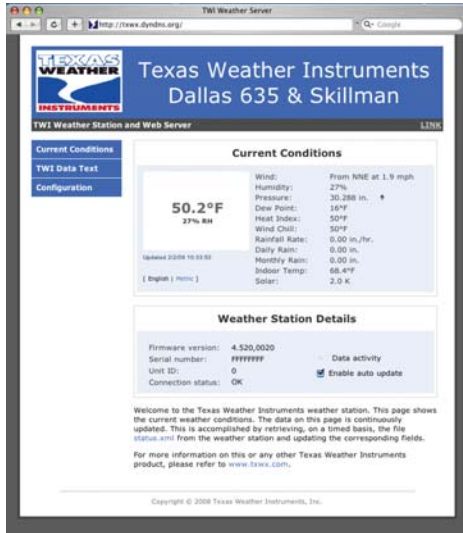

Network Weather Station™