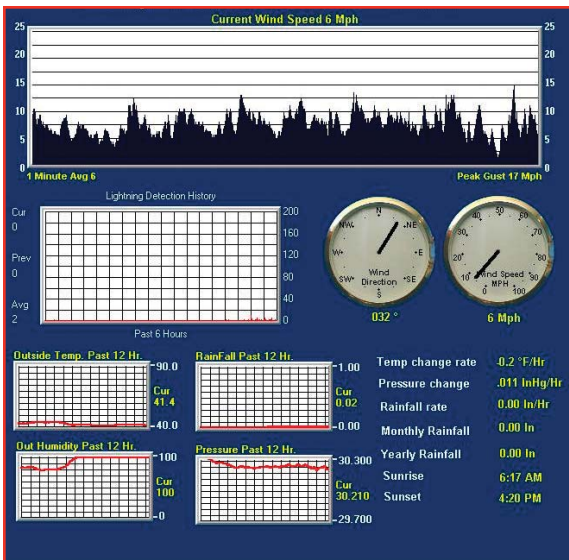

## Web Server

Displays wind direction and speed; date and time, inside, outside, and aux temperatures, barometric pres-sure, humidity, daily, monthly, and term cumulative rain-fall, (solar radiation in WR-25-S) and lunar tide cycle.

## Weather Underground

Displays wind direction and speed; date and time, inside, outside, and aux temperatures, barometric pres-sure, humidity, daily, monthly, and term cumulative rain-fall, (solar radiation in WR-25-S) and lunar tide cycle.

## Weather View 32

Displays wind direction and speed; date and time, inside, outside, and aux temperatures, barometric pres-sure, humidity, daily, monthly, and term cumulative rain-fall, (solar radiation in WR-25-S) and lunar tide cycle.