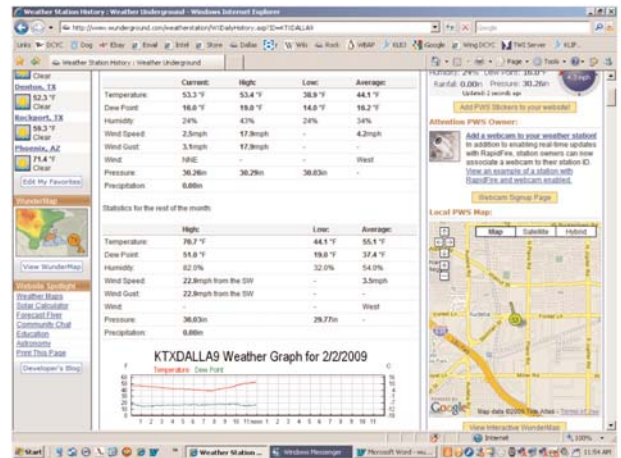

## Web Server

Displays wind direction and speed; date and time, inside, outside, and aux temperatures, barometric pres-sure, humidity, daily, monthly, and term cumulative rain-fall, (solar radiation in WR-25-S) and lunar tide cycle.

## Weather Underground

Displays wind direction and speed; date and time, inside, outside, and aux temperatures, barometric pres-sure, humidity, daily, monthly, and term cumulative rain-fall, (solar radiation in WR-25-S) and lunar tide cycle.

## Weather View 32

Displays wind direction and speed; date and time, inside, outside, and aux temperatures, barometric pres-sure, humidity, daily, monthly, and term cumulative rain-fall, (solar radiation in WR-25-S) and lunar tide cycle.